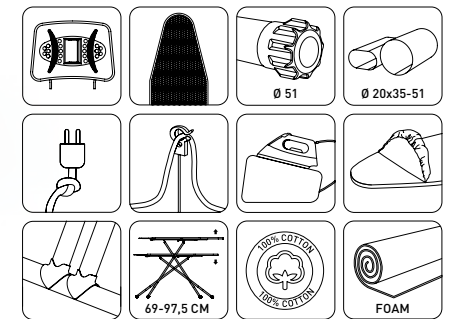

MONDO

18326

- Automatic height adjustment from 69 to 97,5 cm
- Completely electrostatic stainless paint
 - 42x125 cm mesh top ironing surface
 - Colored, bright, cotton cover
- Using high quality foam under fabric
 - Iron support bar
 - Special iron rest with incombustible silicon fittings
- Suitable for boiler steam ironing
- Electric cable and plug certified by CE
 - Special cable holder design to facilitate ironing
- Plastic foot caps that prevent slipping
 - Warranty 2 years

MONDO										
18326	156x97,5x43	42x125	43x168	8,1	0,0567375	20x35-51	2	15x170x44,5	0,113475	16,5